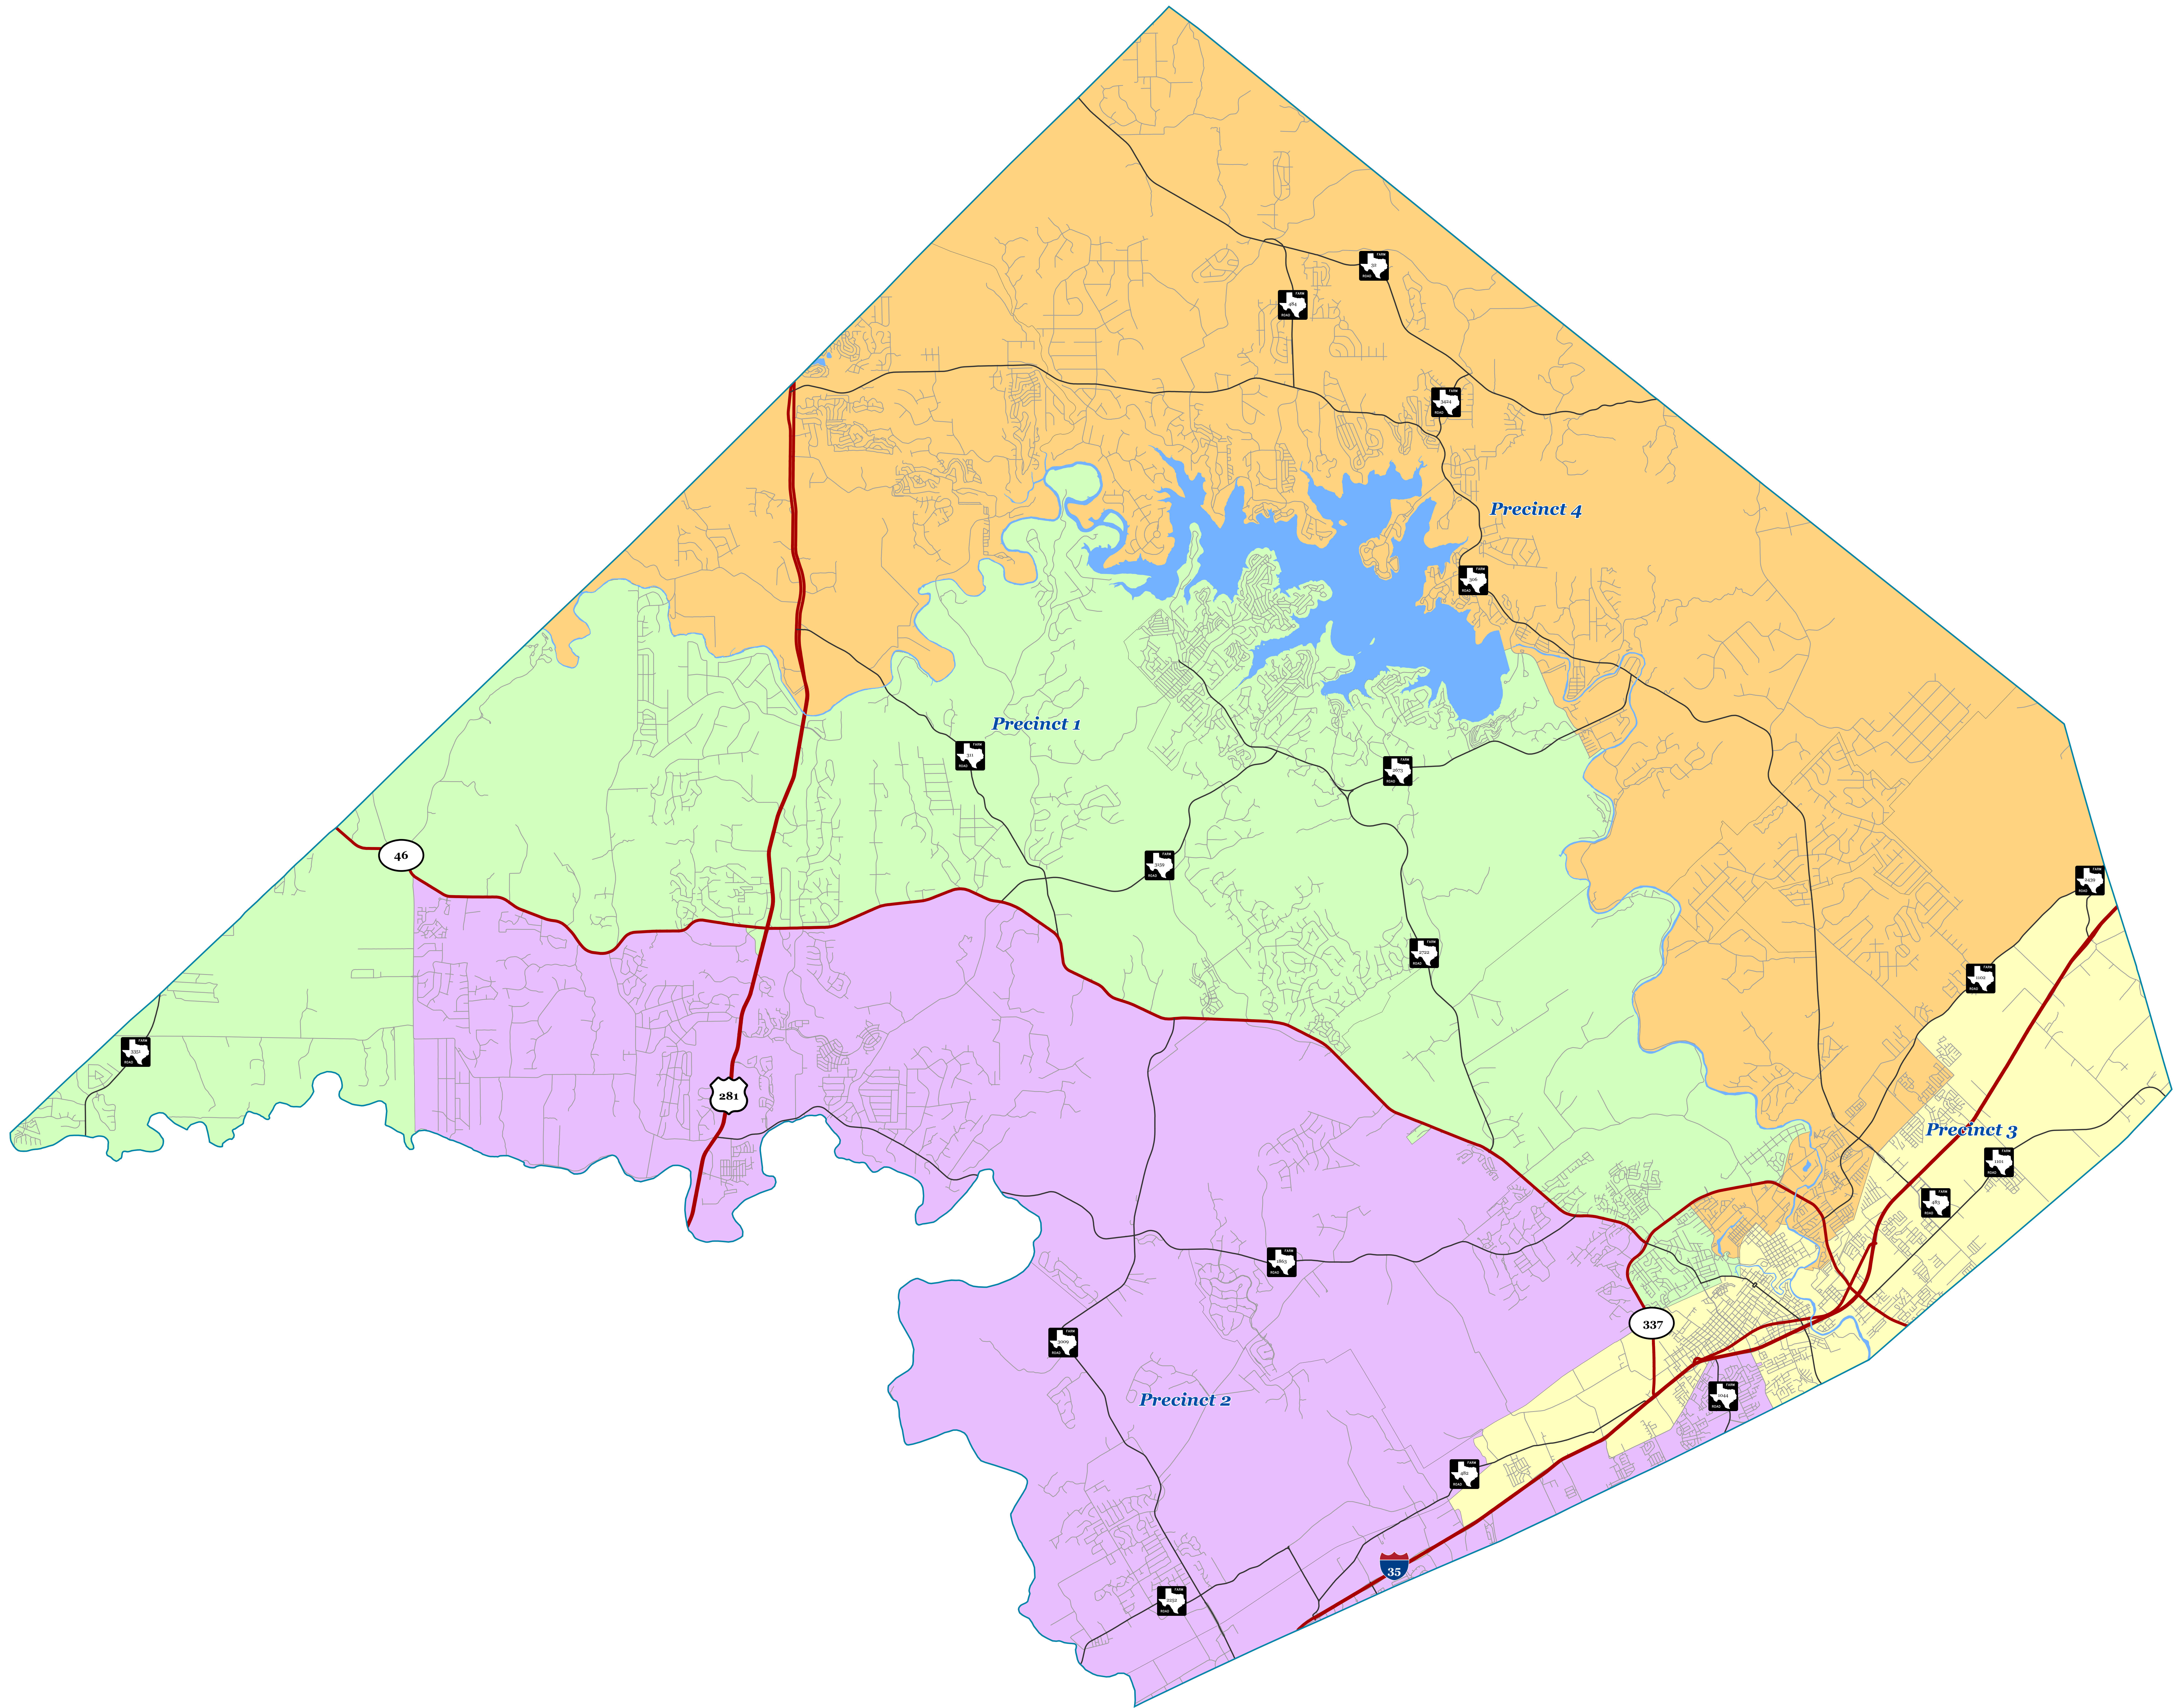

Comal County Precinct Map

Legend

-  Comal County
-  Water Bodies
-  Farm to Market Road
-  Highway
-  Street
- County Precinct
 -  Precinct 1
 -  Precinct 2
 -  Precinct 3
 -  Precinct 4

N

3

Mi

For information concerning the source of the data, please contact:
Comal County Engineer's Office
195 David Jonas Dr
New Braunfels, TX 78132
(830)608-2090

This product is for informational purposes and may not have been prepared for or be suitable for legal, engineering, or surveying purposes. It does not represent an on-the-ground survey and represents only the approximate relative location of property boundaries.